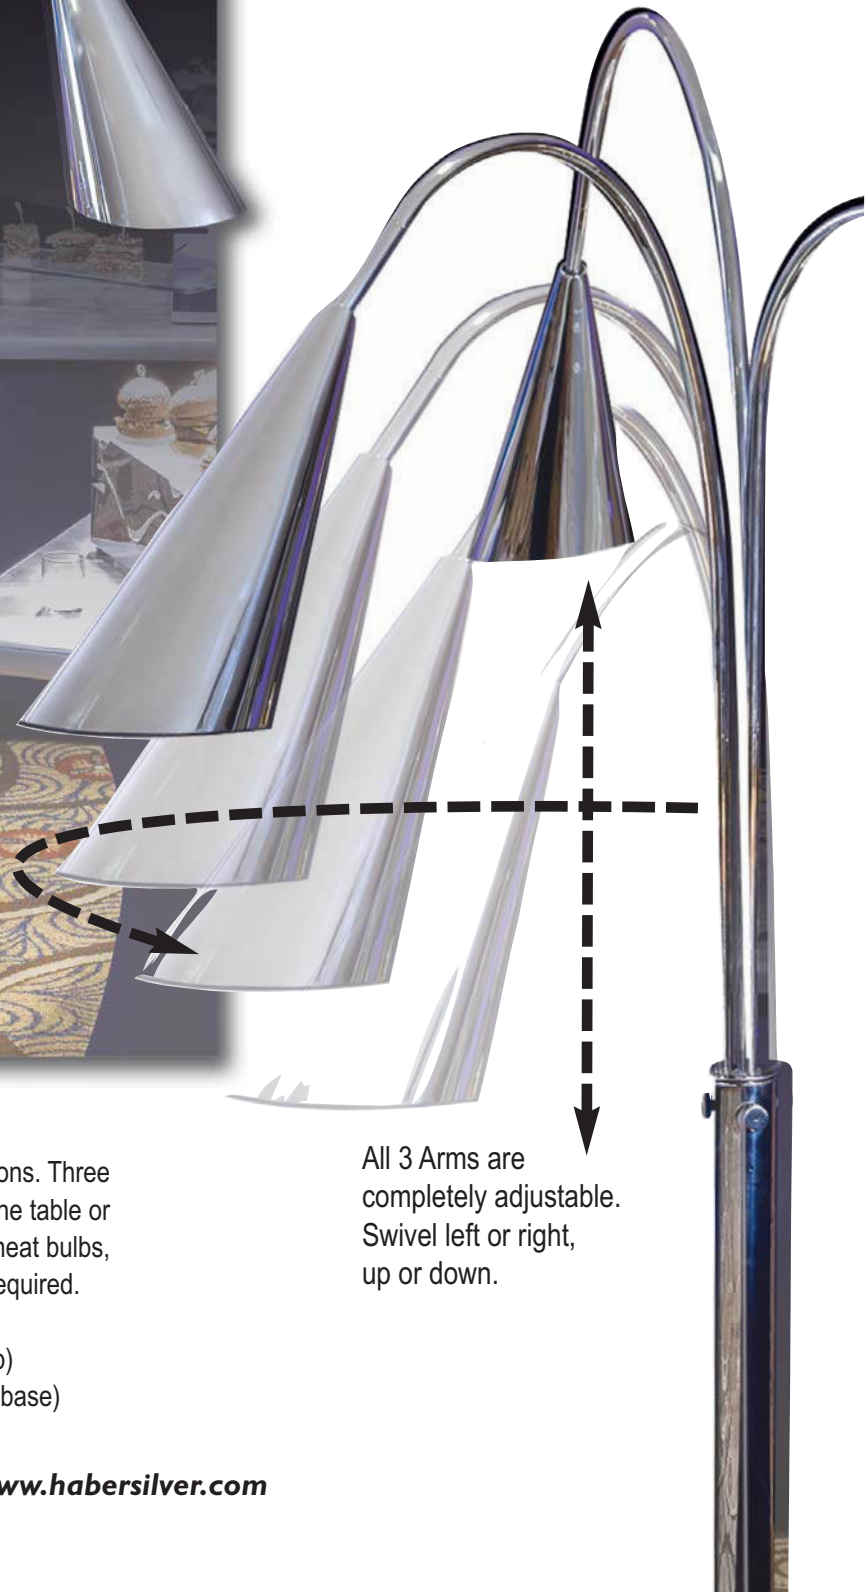

Lava

Blue

• Inquire about transport/storage cart solutions for Wave

Charcoal Gray

Black

Fusion Floor Heat Lamp

**Stands up to 7 Ft
from Floor**

Fusion Floor Heat Lamp

Three adjustable telescoping arms that swivel in all directions. Three different length arms allow for use in a straight line over one table or spread out as you desire. Lamps supplied with 250 watt heat bulbs, but can also use low wattage bulbs when only lighting is required.