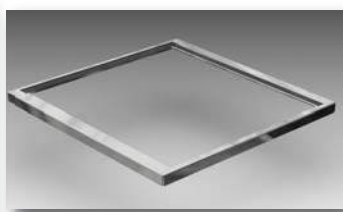

Fusion Induction Adapter 14" Sq.