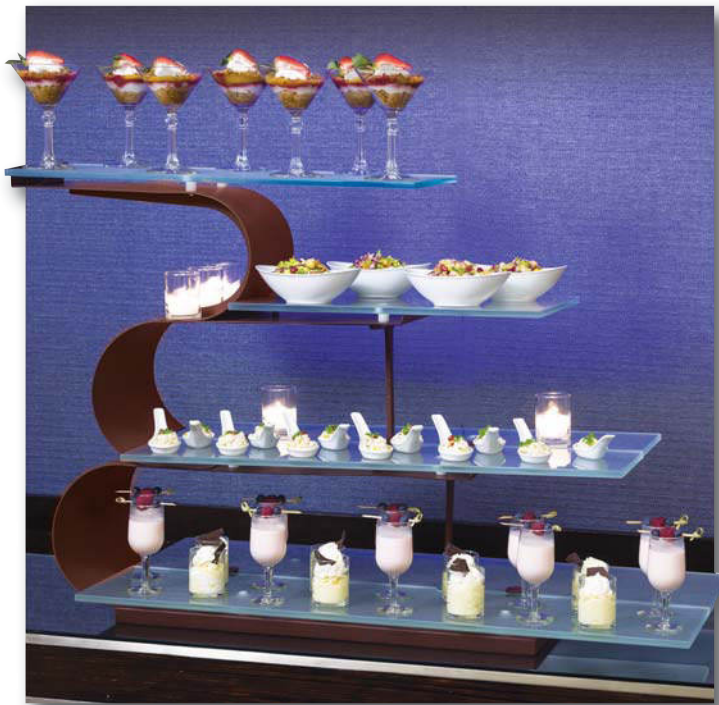

Wave 4 Tier Presentation Display

Colors shown may vary slightly from actual color.

This stunning 4 Tier display is available in five colors to blend with most any decor. Stand comes with complete set of tempered frosted glass shelves ranging from 17.5" to 34" (44 to 86cm) long. Brilliantly designed with no screws or parts, so glass is easily changeable during functions. Extra glass shelves available in complete sets or separately.

Overall dims with glass shelves
40" x 16" x 25 1/2" Ht (101 x 41 x 65 cm Ht)

Wave 4 Tier Display w/Frosted Glass, White	412WVW
Wave 4 Tier Display w/Frosted Glass, Lava (Rust Brown)	412WVL
Wave 4 Tier Display w/Frosted Glass, Blue	412WVB
Wave 4 Tier Display w/Frosted Glass, Charcoal Gray	412WVG
Wave 4 Tier Display w/Frosted Glass, Black	412WVK
Complete Set of Wave Tempered Frosted Glass Shelves (6 pcs)	412GLFSET

Lava