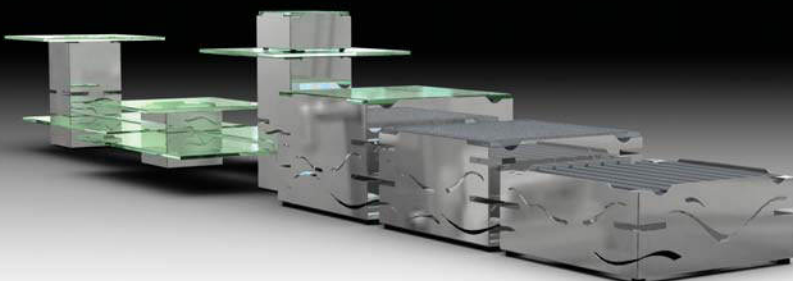

See the next page for all the a la carte items you can purchase or add to your Fusion Package. Transport/Storage carts have plenty of extra room available for additional components such as chafing dishes, heat lamps, induction ranges, etc.

Large Fusion Packages

FUSION PKGLG1C includes: Clear & Frosted Glass

- 1 – Large Transport Storage Cart w/Glass Holder
- 3 – 14" Sq. Riser x 5" Ht
- 3 – 14" Sq. Riser x 7" Ht
- 3 – 14" Sq. Riser x 9" Ht
- 6 – 6" Sq. Riser x 12" Ht
- 3 – 6" Sq. Riser x 6" Ht
- 3 – 6" Sq. Riser x 3" Ht
- 12 – 6" Sq. Glass Frosted
- 9 – 14" Grills
- 3 – 14" 14" Aluminum Hot Plate
- 9 – 14" Sq. Glass Clear
- 9 – 14" Sq. Glass Frosted
- 6 – Clear Glass 24 x 7"
- 6 – Clear Glass 24 x 11"
- 6 – Clear Glass 36 x 7"
- 6 – Clear Glass 36 x 11"

Large Glass Storage, Adjustable Shelves,
and Adjustable Cubby Dividers

FUSION PKGLG1CBK includes: Black Glass

- 1 – Large Transport Storage Cart w/Glass Holder
- 3 – 14" Sq. Riser x 5" Ht
- 3 – 14" Sq. Riser x 7" Ht
- 3 – 14" Sq. Riser x 9" Ht
- 6 – 6" Sq. Riser x 12" Ht
- 3 – 6" Sq. Riser x 6" Ht
- 3 – 6" Sq. Riser x 3" Ht
- 12 – 6" Sq. Glass Black
- 9 – 14" Grills
- 3 – 14" Aluminum Hot Plate
- 18 – 14" Sq. Glass Black
- 6 – Black Glass 24 x 7"
- 6 – Black Glass 24 x 11"
- 6 – Black Glass 36 x 7"
- 6 – Black Glass 36 x 11"

Induction Packages Available with Large Transport Cart

Visit us at www.habersilver.com