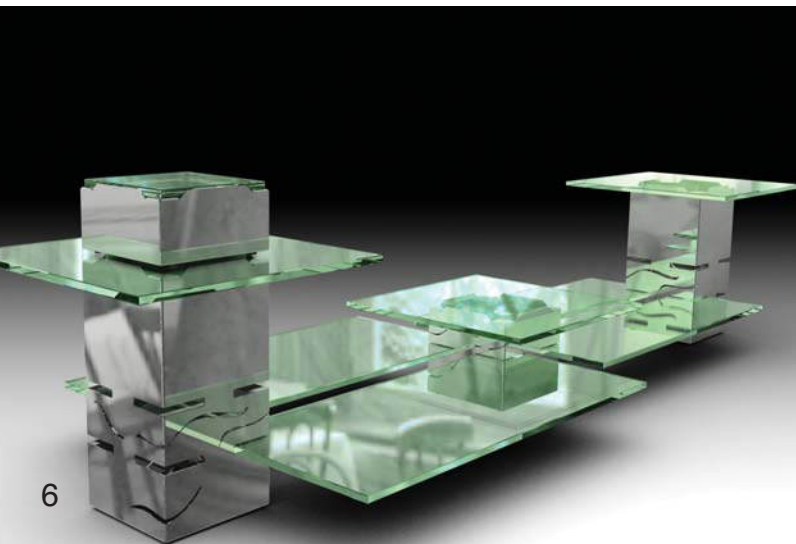

Renderings show examples of PKG1 setups