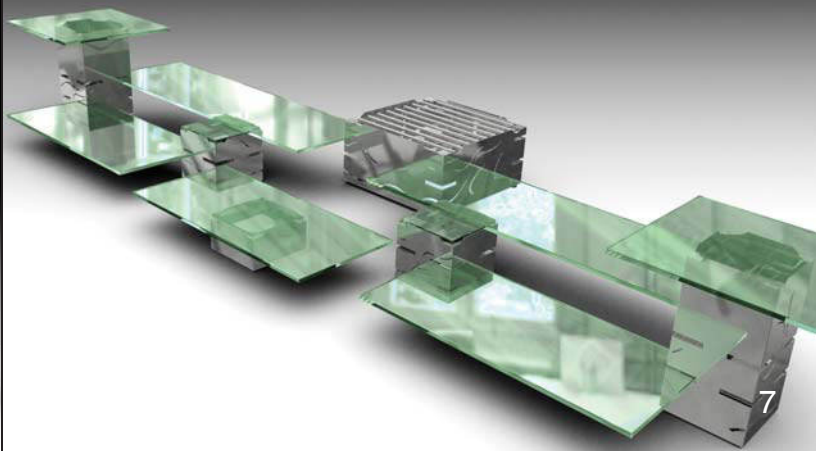

See the next page for all the a la carte items you can purchase or add to your Fusion Package. Transport/Storage carts have plenty of extra room available for additional components such as chafing dishes, heat lamps, induction ranges, etc.

Large Fusion Packages

FUSION PKGLG1C includes: Clear & Frosted Glass

- 1 – Large Transport Storage Cart w/Glass Holder
- 3 – 14" Sq. Riser x 5" Ht
- 3 – 14" Sq. Riser x 7" Ht
- 3 – 14" Sq. Riser x 9" Ht
- 6 – 6" Sq. Riser x 12" Ht
- 3 – 6" Sq. Riser x 6" Ht
- 3 – 6" Sq. Riser x 3" Ht
- 12 – 6" Sq. Glass Frosted
- 9 – 14" Grills
- 3 – 14" 14" Aluminum Hot Plate
- 9 – 14" Sq. Glass Clear
- 9 – 14" Sq. Glass Frosted
- 6 – Clear Glass 24 x 7"
- 6 – Clear Glass 24 x 11"
- 6 – Clear Glass 36 x 7"
- 6 – Clear Glass 36 x 11"

Large Glass Storage, Adjustable Shelves,
and Adjustable Cubby Dividers

FUSION PKGLG1CBK includes: Black Glass

- 1 – Large Transport Storage Cart w/Glass Holder
- 3 – 14" Sq. Riser x 5" Ht
- 3 – 14" Sq. Riser x 7" Ht
- 3 – 14" Sq. Riser x 9" Ht
- 6 – 6" Sq. Riser x 12" Ht
- 3 – 6" Sq. Riser x 6" Ht
- 3 – 6" Sq. Riser x 3" Ht
- 12 – 6" Sq. Glass Black
- 9 – 14" Grills
- 3 – 14" Aluminum Hot Plate
- 18 – 14" Sq. Glass Black
- 6 – Black Glass 24 x 7"
- 6 – Black Glass 24 x 11"
- 6 – Black Glass 36 x 7"
- 6 – Black Glass 36 x 11"

Induction Packages Available with Large Transport Cart

Visit us at www.habersilver.com