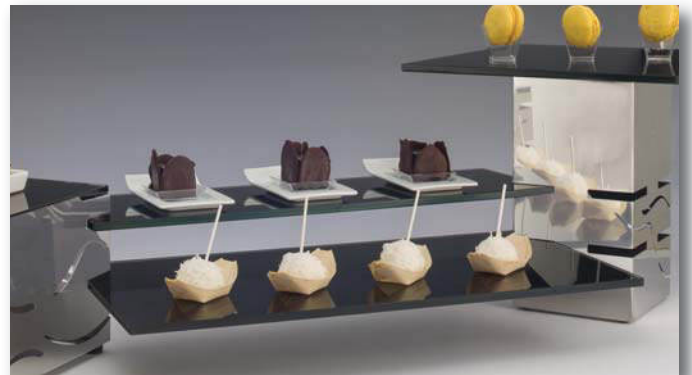

Induction Packages Available with Large Transport Cart

Visit us at www.habersilver.com