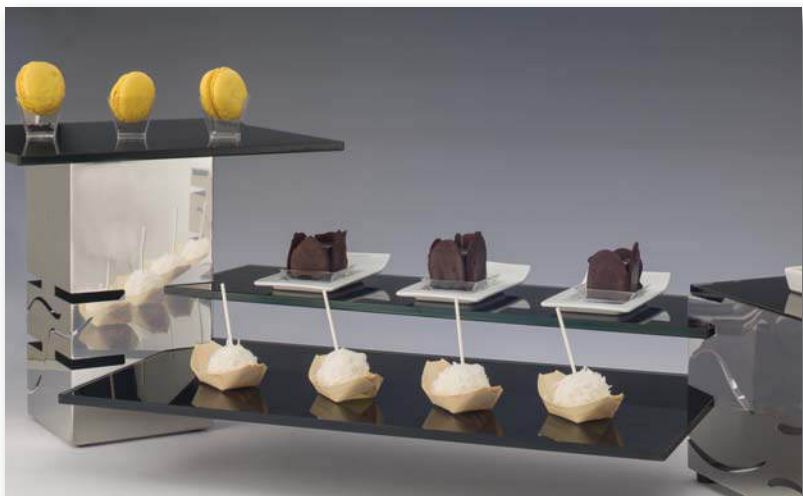

Fusion Buffet System

Imagine endless possibilities for all of your events.

- 6 different Risers, elevations 3" - 12" Ht
- Interchangeable tops
- Interconnecting tempered glass shelves
- Transport/Storage Carts
- Easy set up
- Built-in sterno shelf 14" risers
- Rubber feet on all risers
- Wind Resistant for outdoor use

Now Available with Black Glass!

Available in package "kits" or à la carte

Black Glass