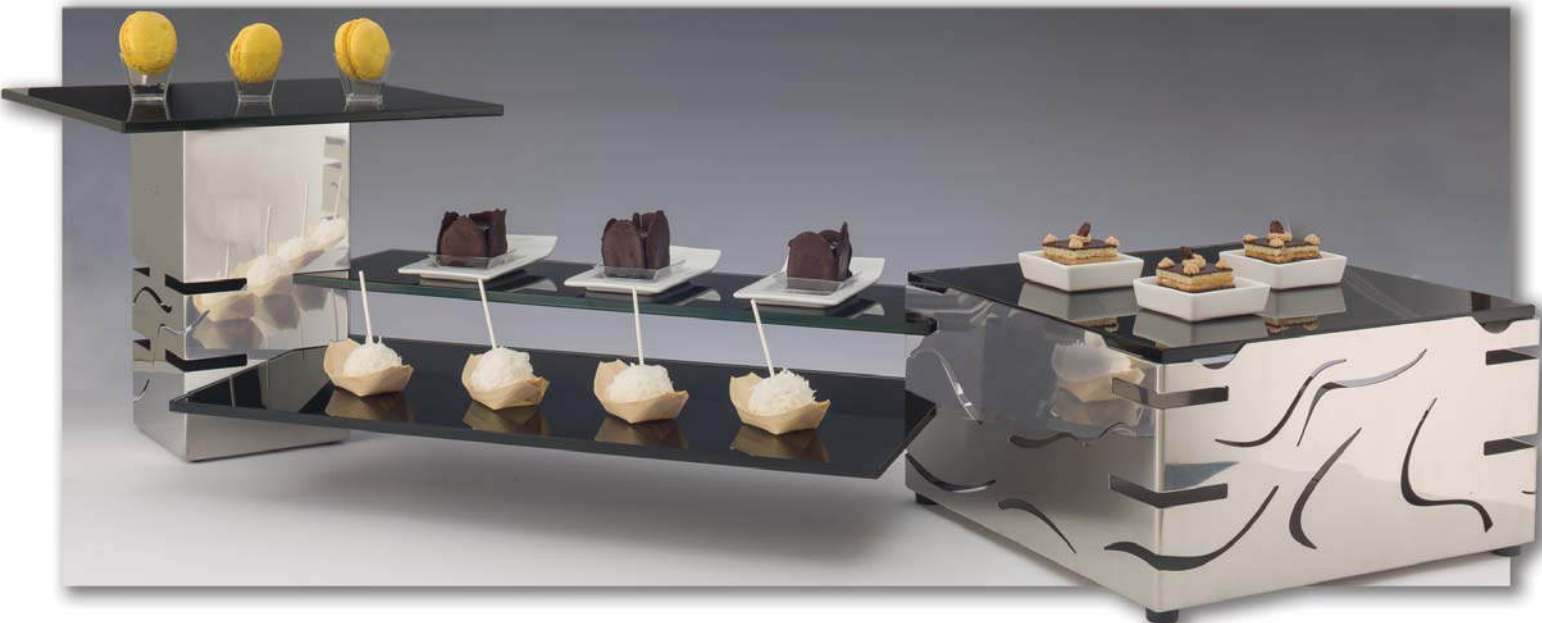

6" Square Risers

FB Buffet Riser	6" Square, 12" Ht (152 Sq. x 305mm Ht)	FB612
FB Buffet Riser	6" Square, 6" Ht (152 Sq. x 152mm Ht)	FB66
FB Buffet Riser	6" Square, 3" Ht (152 Sq. x 76mm Ht)	FB63

Storage Cart

FB Transport/Storage Cart	45" x 26" x 44" Ht (114 x 66 x 112 cm Ht)	FBCART1
FB Transport/Storage Cart LARGE	72 x 34 X 61" Ht (183 x 86 x 155cm Ht)	FBCARTLG1

Fusion Buffet Riser 6" Square

Fusion Buffet Riser 14" Square w/ Sterno Shelf and Removable Door Panel